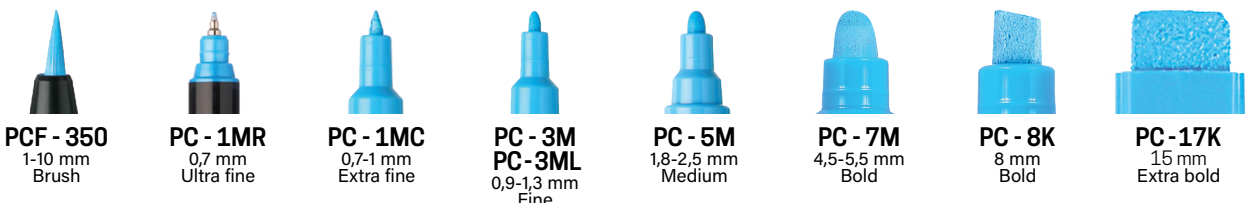

COLOUR CHART

THE 55 COLOURS OF CREATION

Metallic colours

Gold Silver	Gold Silver	Gold Silver	Gold Silver Bronze	Gold Silver Bronze Metallic blue Metallic violet Metallic pink Metallic red Metallic green	Gold Silver Bronze Metallic blue Metallic violet Metallic pink Metallic red Metallic green	Gold Silver
----------------	----------------	----------------	--------------------------	---	---	----------------

Fluoro colours

Fluo pink	Red fluo	Fluo orange	Yellow fluo	Fluo pink	Red fluo	Fluo orange	Fluo light orange	Yellow fluo	Green fluo
-----------	----------	-------------	-------------	-----------	----------	-------------	-------------------	-------------	------------

Glitter colours

Blue	Light blue	Violet	Pink	Red	Orange	Yellow	Green
------	------------	--------	------	-----	--------	--------	-------

Classic colours

Black White	Black White	Black White Grey	Black White Grey Dark brown Brown Ivory Beige	Black White Grey Dark brown Brown Ivory Beige	Black White Grey	Black White Grey	Black White
Dark blue Light blue	Dark blue Light blue	Dark blue Light blue	Dark blue Light blue	Dark blue Light blue	Dark blue Light blue	Dark blue Light blue Turquoise	Dark blue Light blue
		Slate grey	Slate grey	Slate grey	Slate grey	Slate grey	Slate grey
	Violet	Violet	Sky blue Slate grey Lilac Violet Fuchsia Pink	Sky blue Slate grey Lilac Violet	Violet	Violet	Violet
Pink	Pink	Pink	Light pink Red Dark red Red wine Orange Bright yellow Light orange Yellow	Light pink Red Dark red Red wine Orange Bright yellow Light orange Yellow	Pink Corail pink Light pink Red	Pink	Pink
Red	Red	Red	Red wine Orange Bright yellow Light orange Yellow	Red wine Orange Bright yellow Light orange Yellow	Red	Red	Red
Yellow	Yellow	Light orange Yellow Straw yellow	Apple green Light green	Apple green Light green Aqua green Green Emerald green Khaki green	Red wine Orange Bright yellow Light orange Yellow	Red wine Orange Bright yellow Light orange Yellow	Yellow
Green	Green	Green	Green	Green	Green	Green	Green